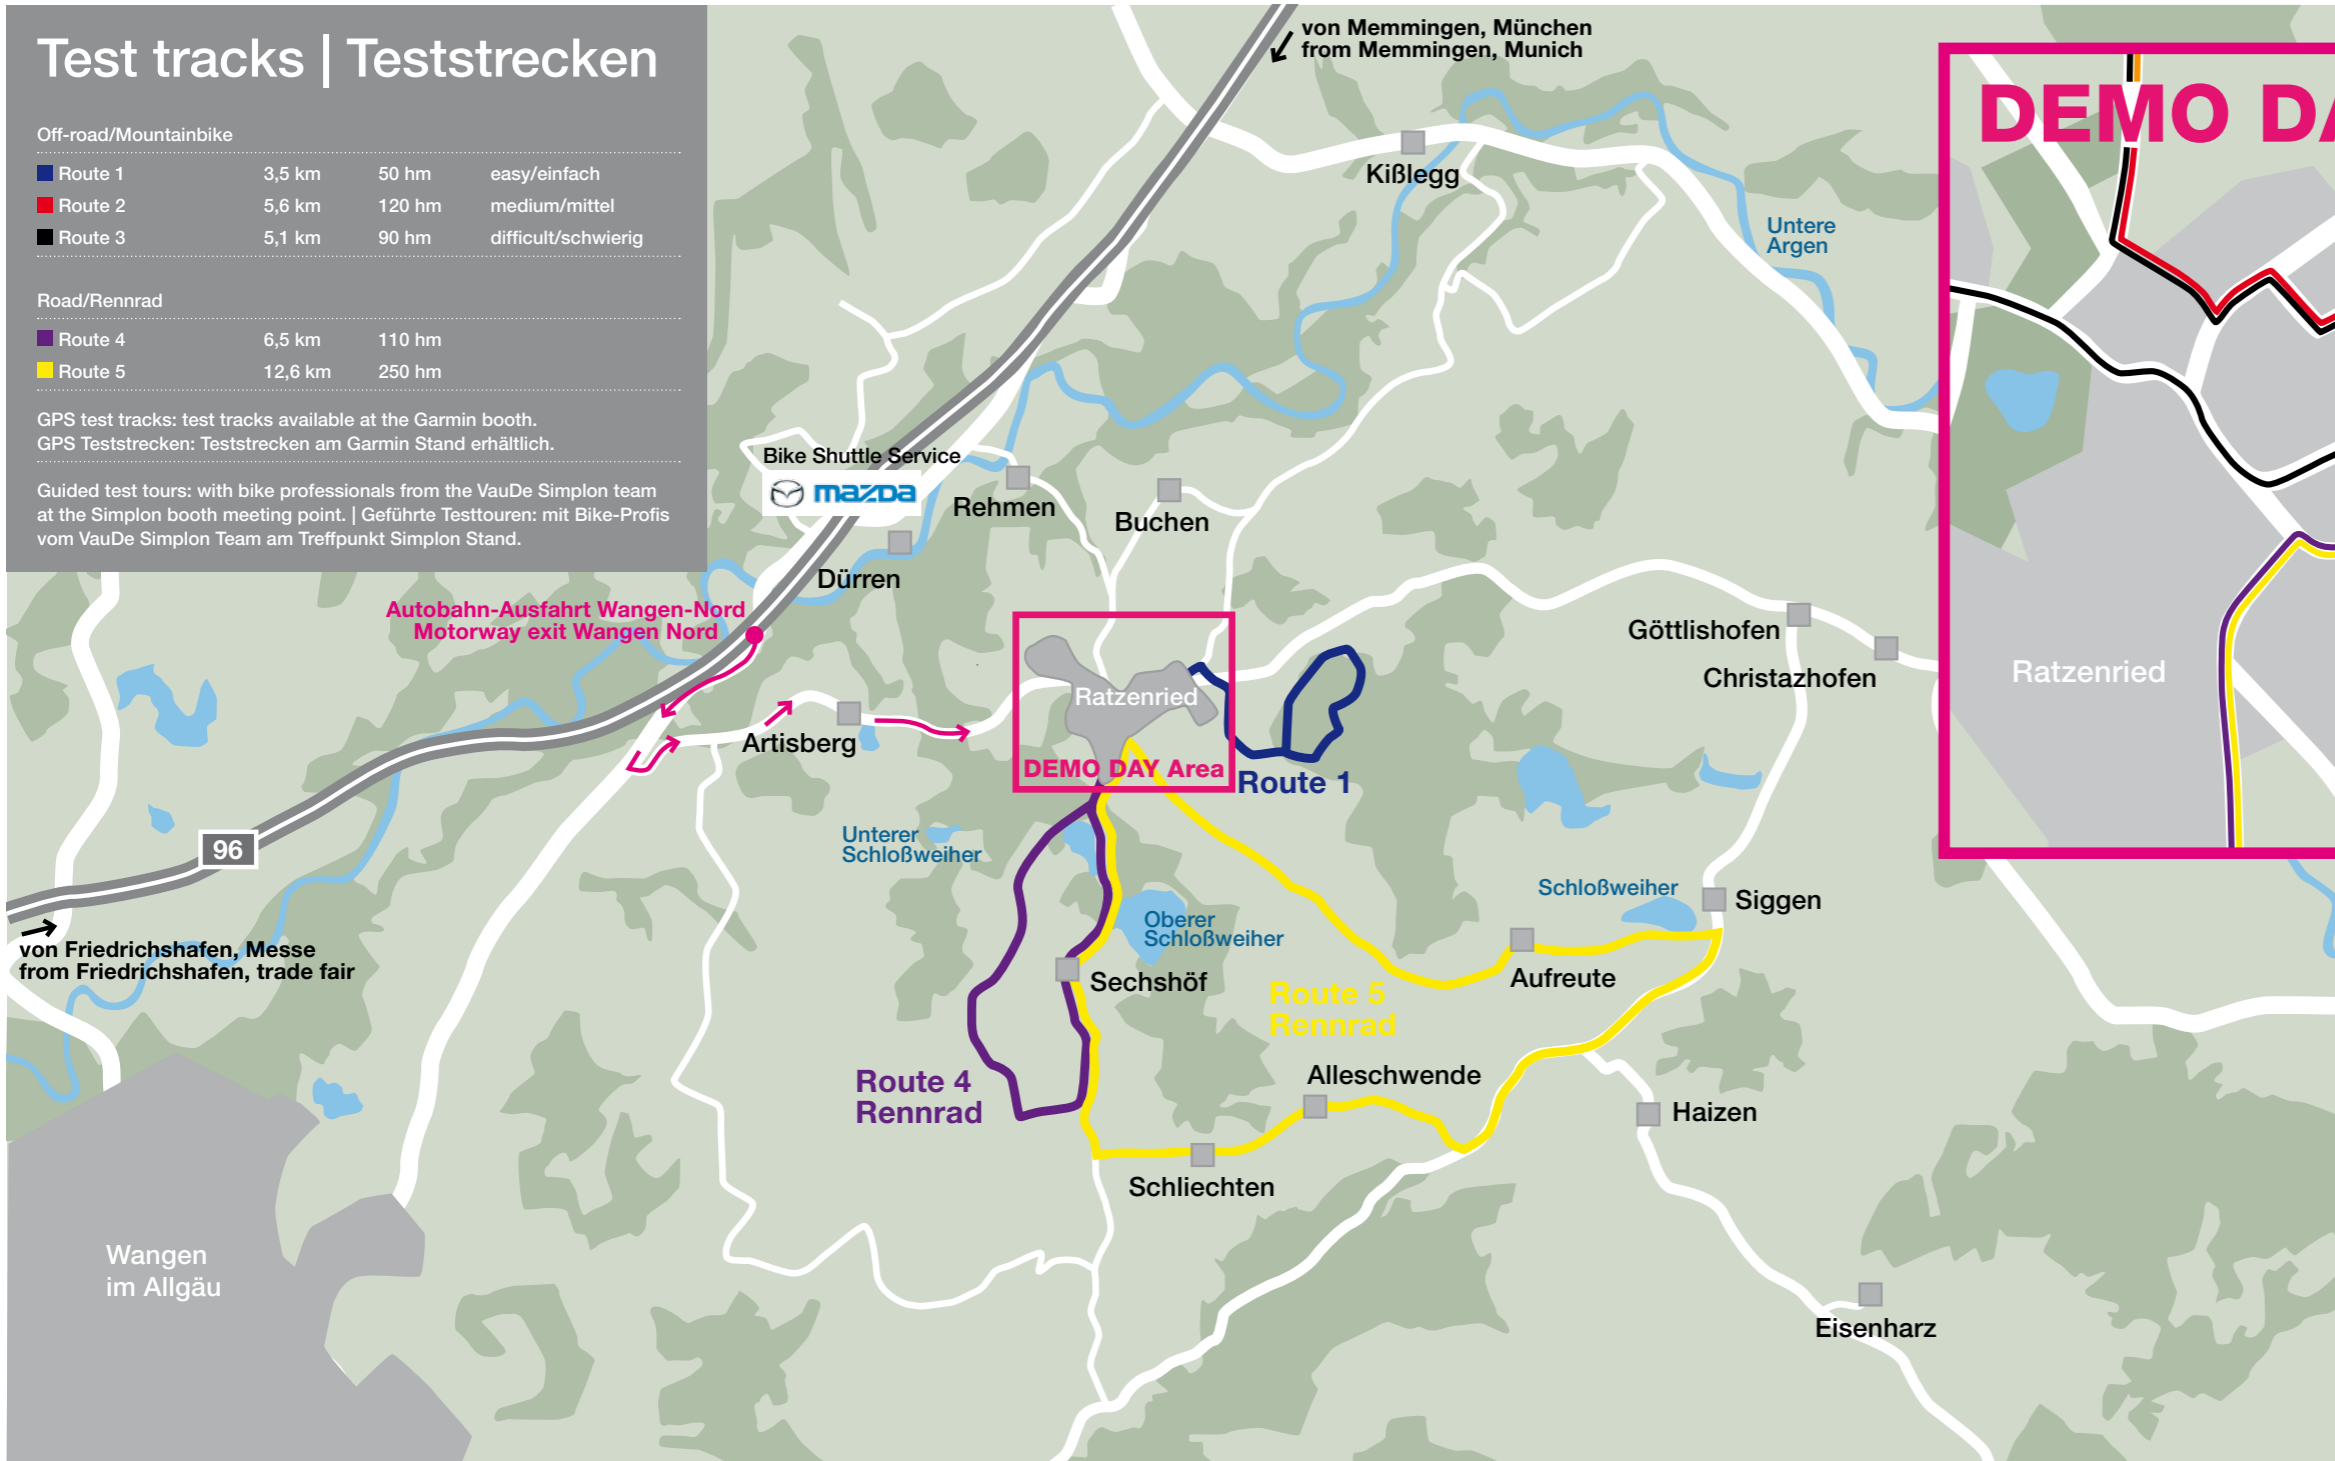

Test tracks | Teststrecken

Off-road/Mountainbike

Route 1	3,5 km	50 hm	easy/einfach
Route 2	5,6 km	120 hm	medium/mittel
Route 3	5,1 km	90 hm	difficult/schwierig

Road/Rennrad

Route 4	6,5 km	110 hm
Route 5	12,6 km	250 hm

GPS test tracks: test tracks available at the Garmin booth.
GPS Teststrecken: Teststrecken am Garmin Stand erhältlich.

Guided test tours: with bike professionals from the VauDe Simplon team at the Simplon booth meeting point. | Geführte Testtouren: mit Bike-Profis vom VauDe Simplon Team am Treffpunkt Simplon Stand.