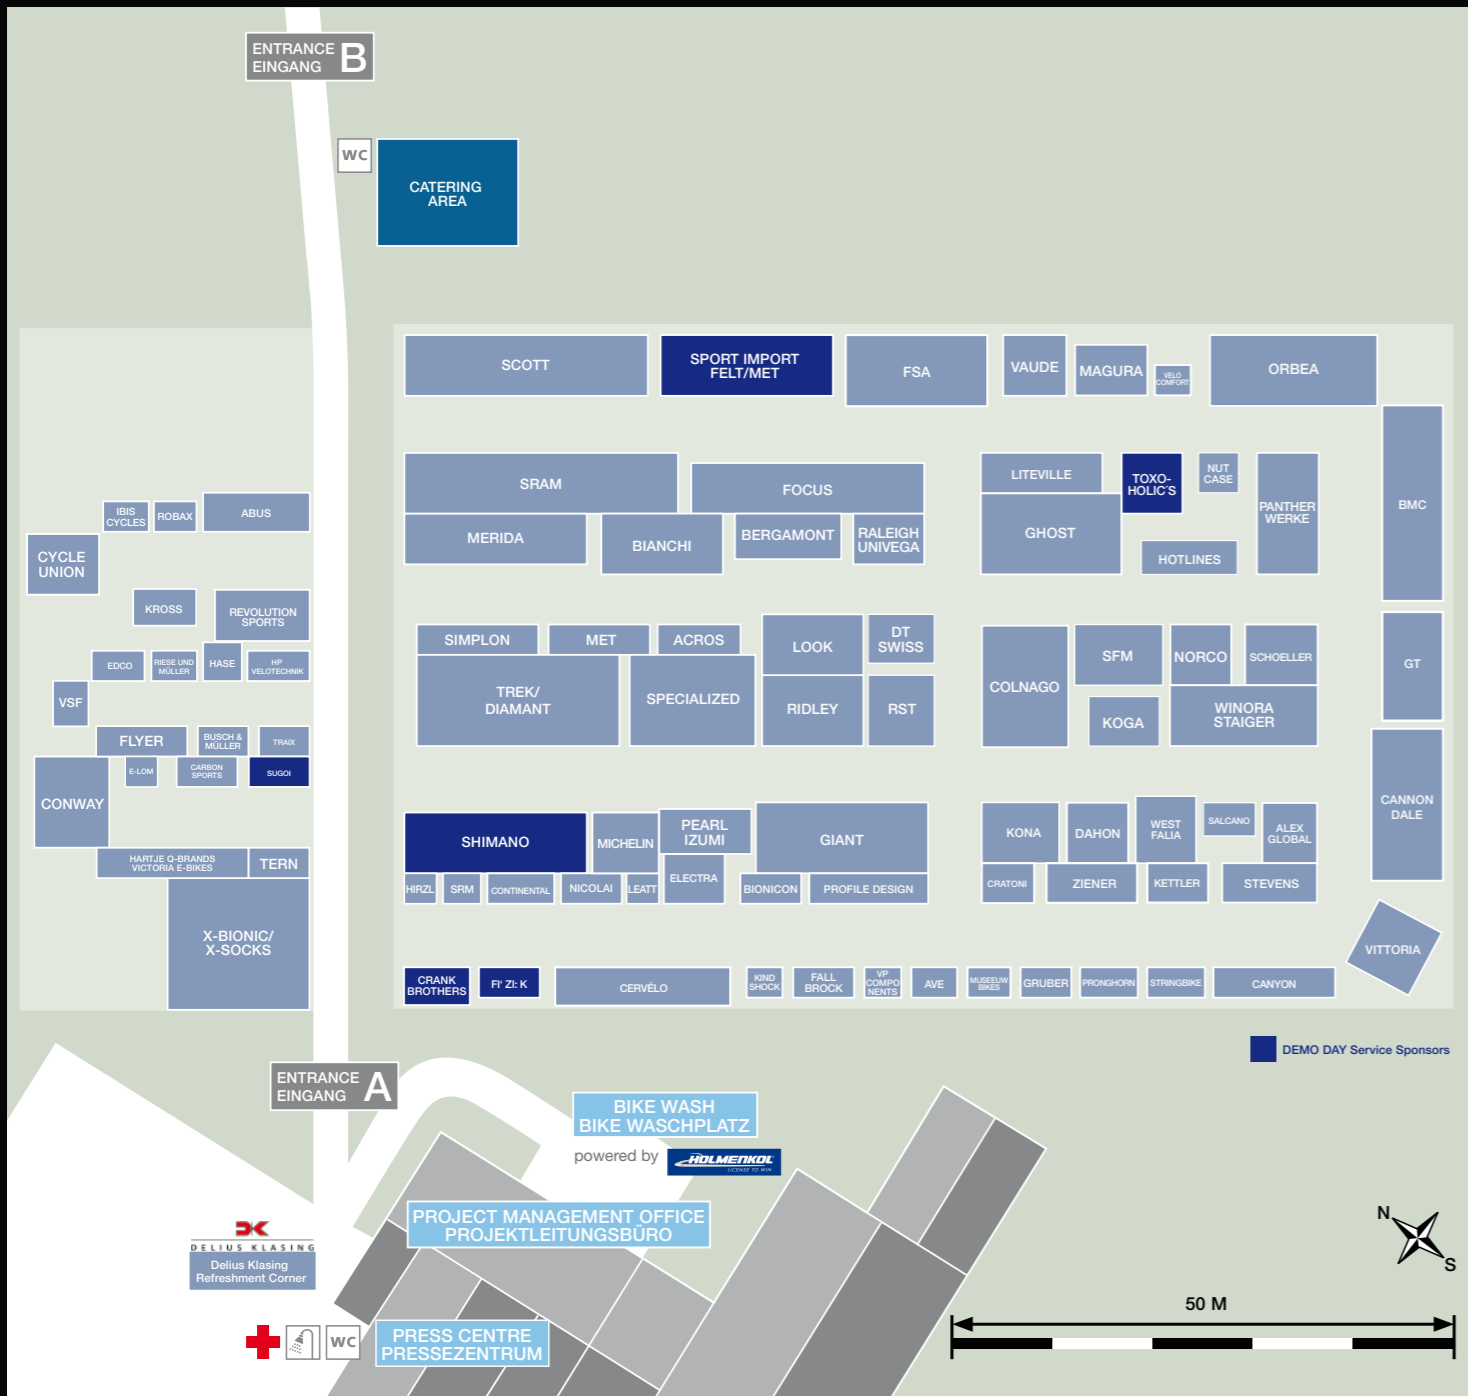

3T** (Hartje Q-Brands)	Conway	GT	Norco	Speedplay** (Sport Import, Felt)
Abus	Crankbrothers*	Hase	Nuke Proof** (Hotlines)	Sram
Aclass Wheels** (Alex Global)	Cratoni	Hirzl	Nutcase	SRM
Acros	Cycle Union	Holmenkol*	Orbea	Stevens
Alexrims** (Alex Global)	Dahon	HP Velotechnik	Pantherwerke	Stringbike
American Classic** (Revolution Sports)	Delius Klasing	Ibis cycles	Pearl Izumi	Sugoi*
ave	Diamant (Trek, Diamant)	ICE Trikes** (Traix)	Profile Design	Tern
BBB** (Sport Import, Felt)	DT Swiss	Kettler	Pronghorn	Traix
Bergamont	edco	Kind Shock	Ragley** (Hotlines)	Trek (Trek, Diamant)
Bianchi	Electra	KMX Karts** (Traix)	Raleigh Univega	UMF** (Merida & Centurion)
Bionicon	E-LOM	Koga	Ridley	VauDe
BMC	Fallbrook	Kona	riese und müller	Velo Comfort
Busch & Müller	Felt** (Sport Import, Felt)	Kross	Robax	Victoria** (Hartje)
Camelbak** (Hartje Q-Brands)	fi'zi:k*	Leatt	RST	Vittoria (Vittoria)
Cannondale	Flyer** (Biketec)	Liteville	Saric / Cycleops** (Sport Import, Felt)	Vitus** (Hotlines)
Canyon	Focus	Look	Import, Felt)	VP Components
Carbon Sports	Fox* + ** (Toxoholic's)	Magura	Schoeller	VSF
Casco** (Hartje Q-Brands)	FSA	Merida** (Merida & Centurion)	Scott	Westfalia
Centurion** (Merida & Centurion)	Gates** (Nicolai)	Met	SFM	Winora Staiger
Cervélo	Ghost	Michelin	Shimano*	X-Bionic / X-Socks
Colnago	Geax** (Vittoria)	Museeuw/bikes	Ziener	Zipp** (Sport Import, Felt)
Continental	Giant	Nicolai	Simplon	
	Gruber	Niner Bikes** (Revolution Sports)	Specialized	

*DEMO DAY Service Sponsors **Brand at the booth

DEMO DAY Service Sponsors

Pedals/Pedale www.crankbrothers.com

Helmets/Helme
www.sportimport.de

Saddles/Sattel
www.fizik.com

Suspension forks / Federgabeln
www.foxracingshox.com

Care and maintenance / Wartung und Pflege
www.holmenkol.com