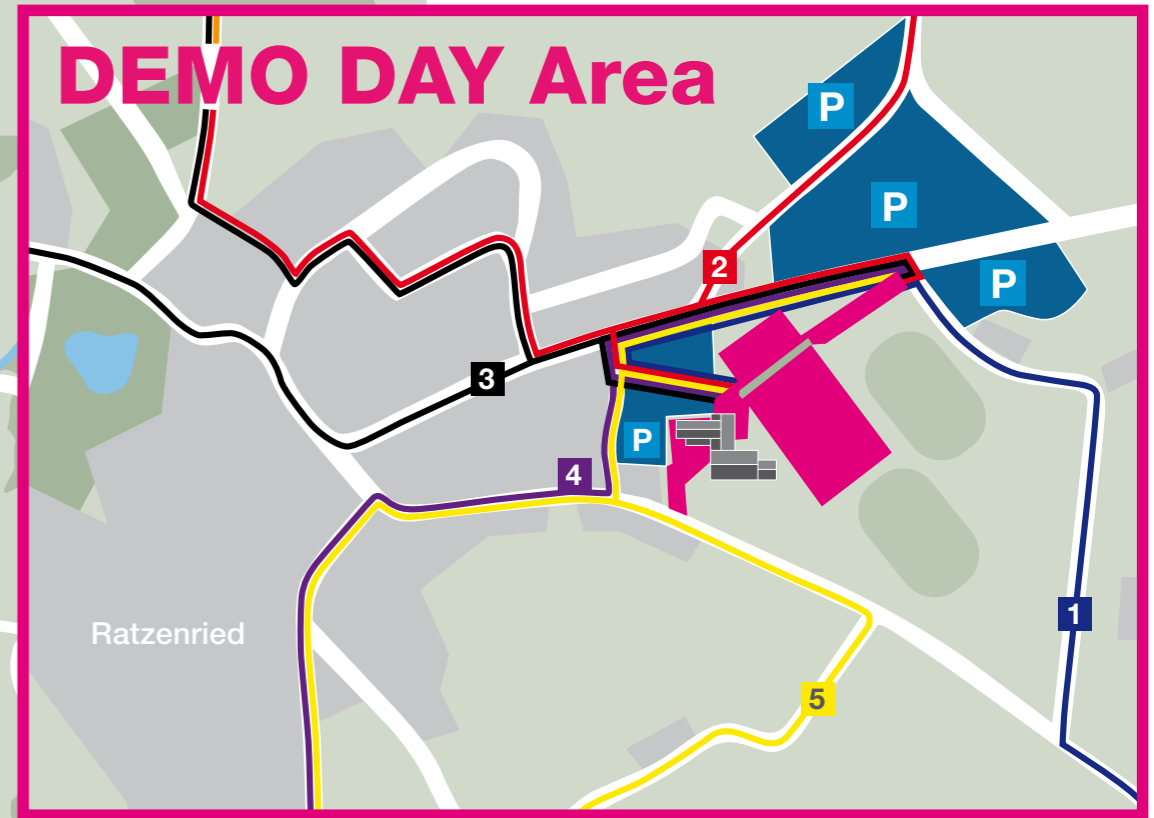

Test tracks | Teststrecken

Off-road/Mountainbike

Route 1	3,5 km	50 hm	easy/einfach
Route 2	5,6 km	120 hm	medium/mittel
Route 3	5,1 km	90 hm	difficult/schwierig

Road/Rennrad

Route 4	6,5 km	110 hm
Route 5	12,6 km	250 hm

GPS test tracks: test tracks available at the Garmin booth.
GPS Teststrecken: Teststrecken am Garmin Stand erhältlich.

Guided test tours: with bike professionals from the VauDe Simplon team at the Simplon booth meeting point. | Geführte Testtouren: mit Bike-Profis vom VauDe Simplon Team am Treffpunkt Simplon Stand.